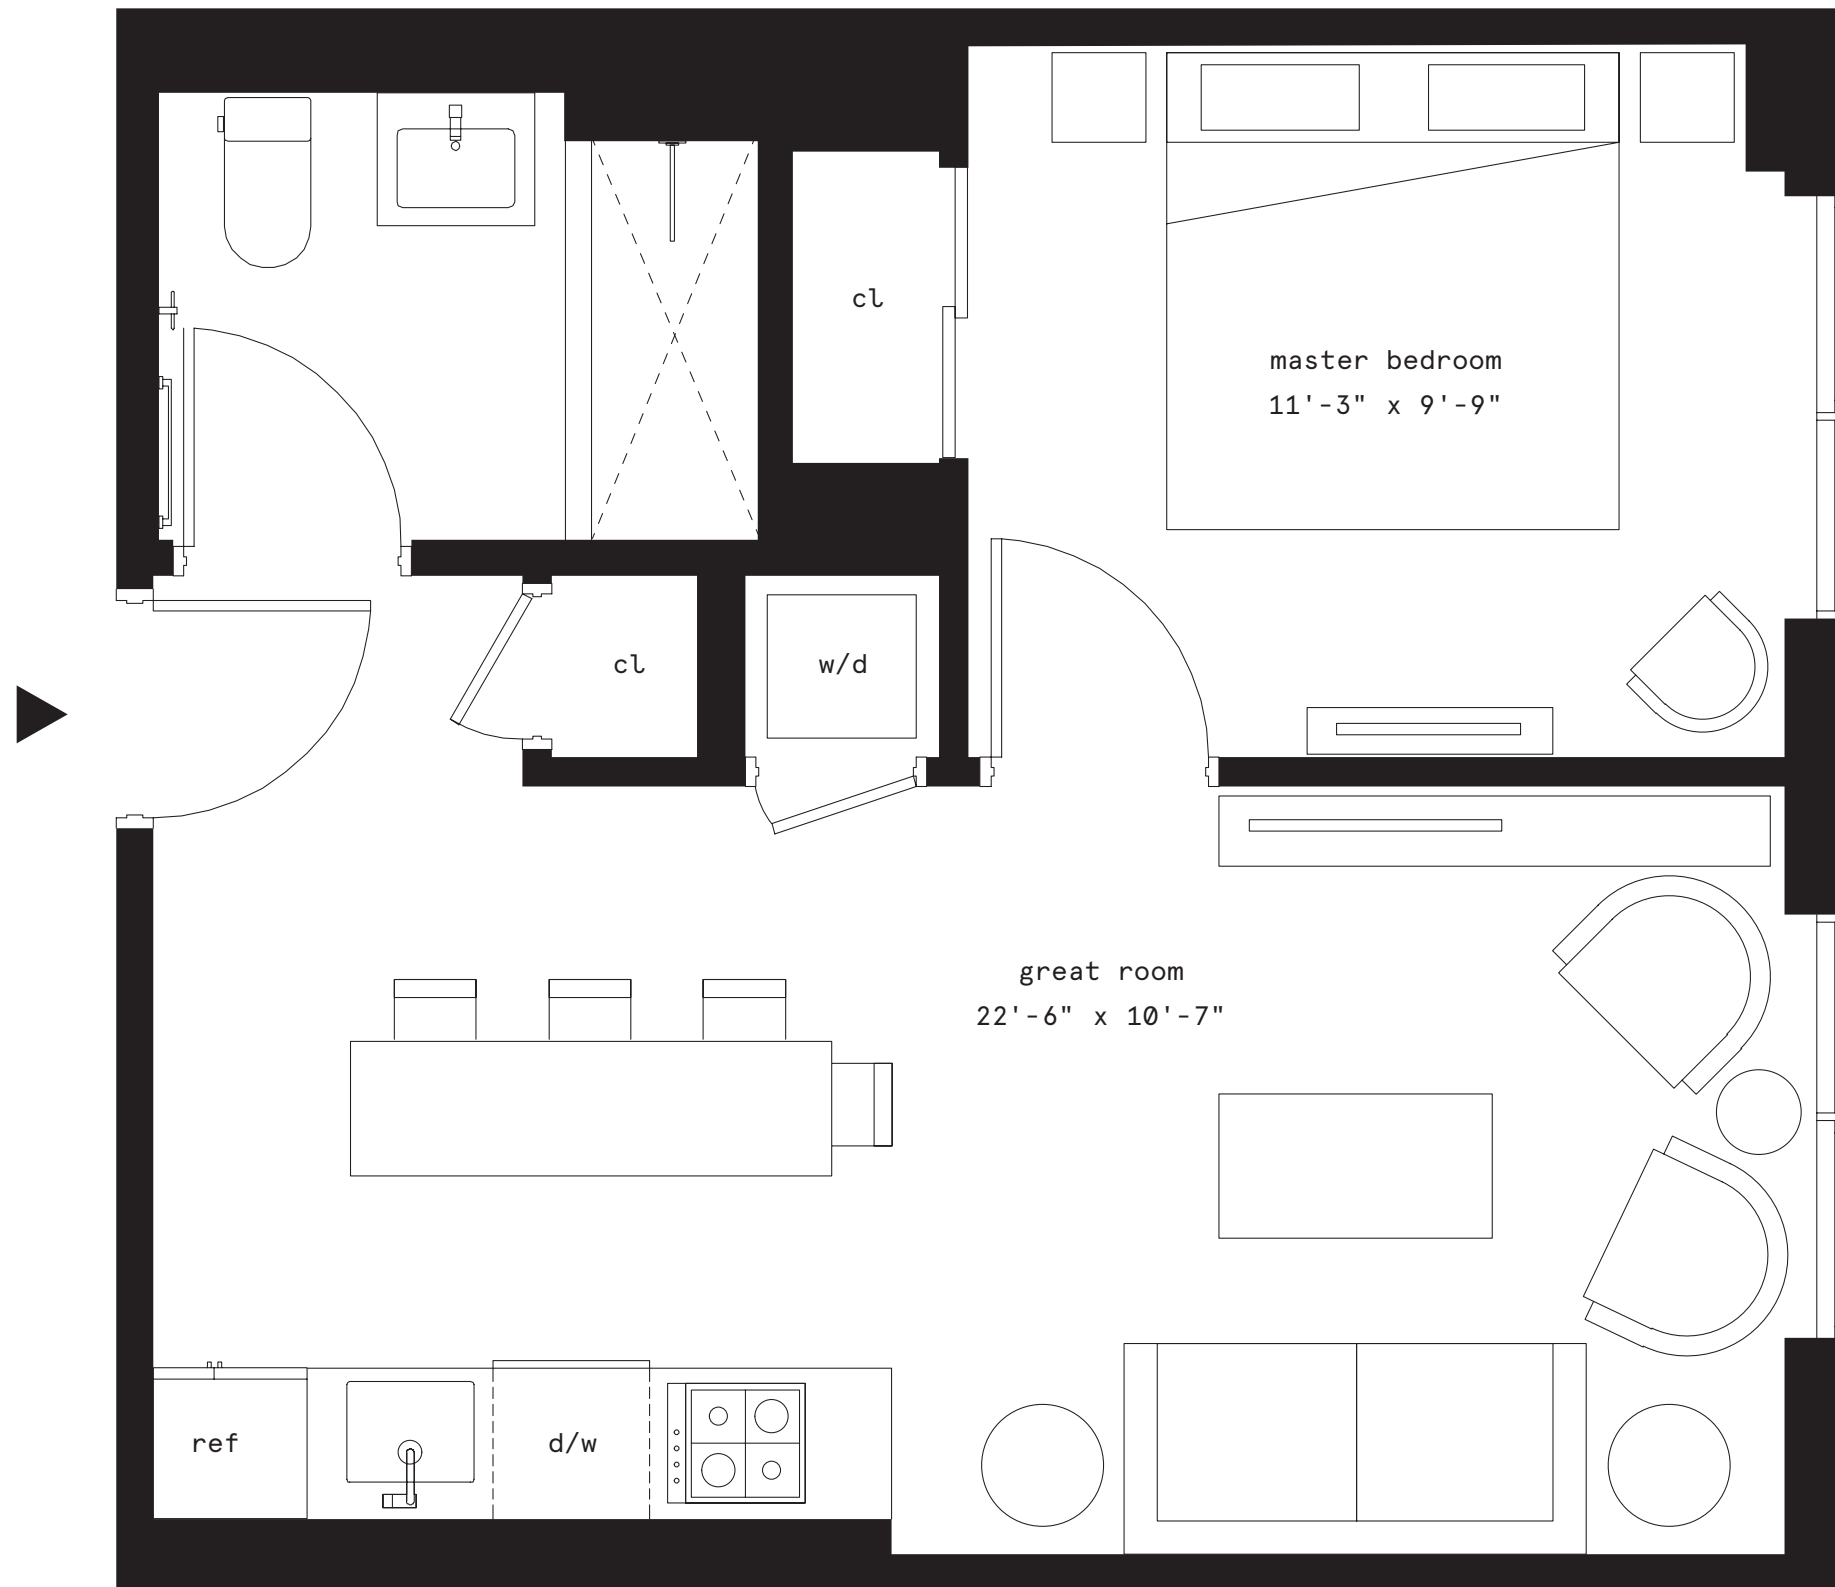

Residence 4R-6V-8V-9V

9 8 F R O N T
D U M B O

1 bedroom
1 bathroom

Interior 517 sf / 48.03 m²

N