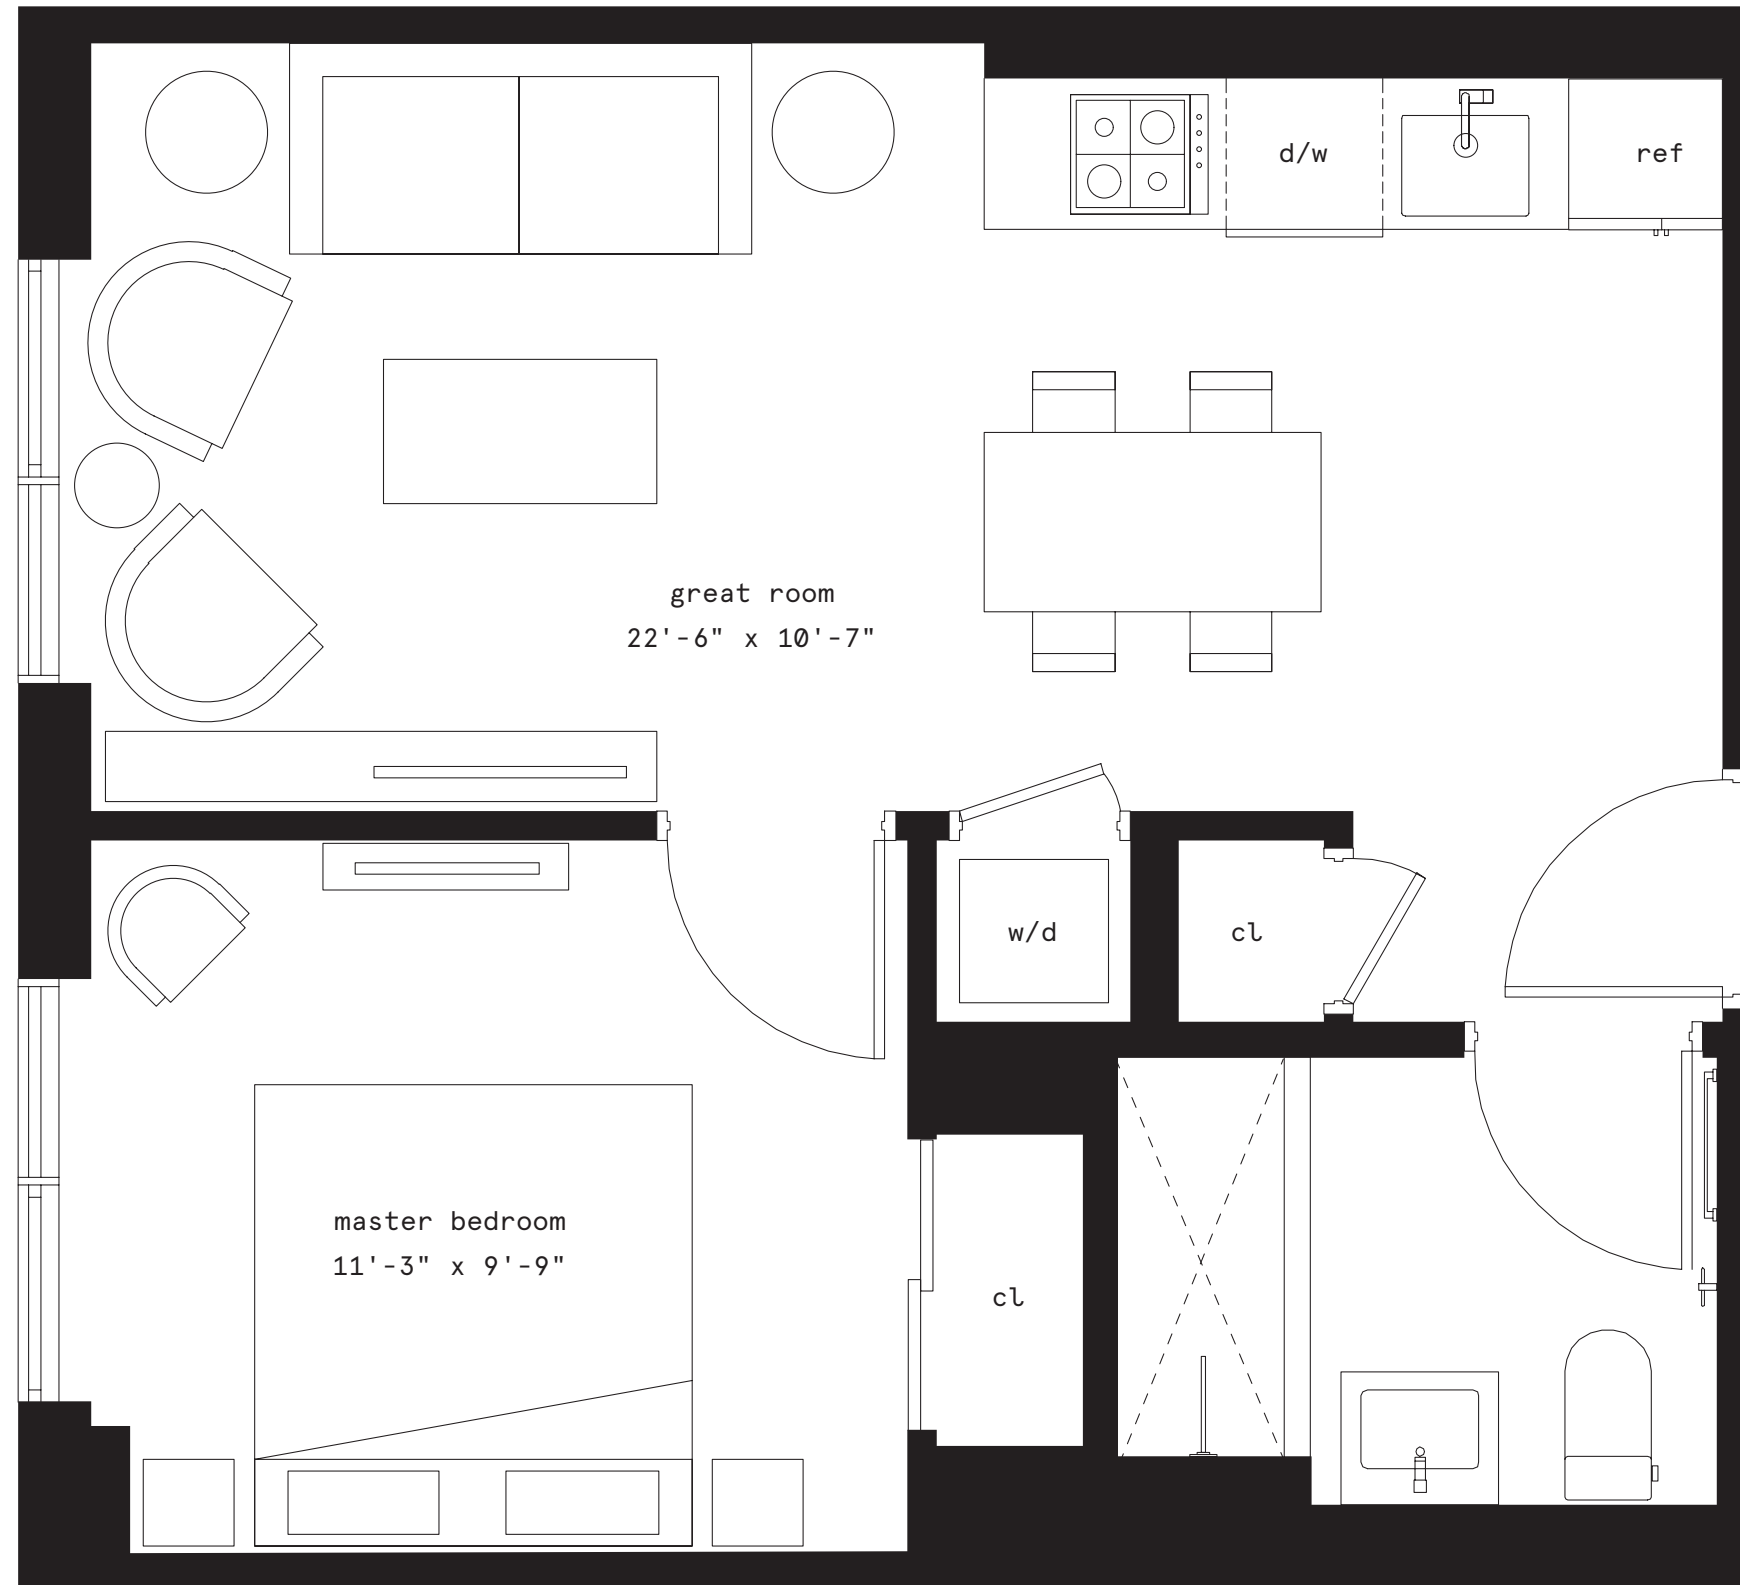

# Residence 5V-7V

9 8 F R O N T  
D U M B O

1 bedroom  
1 bathroom

Interior 516 sf / 47.94 m<sup>2</sup>

N

N