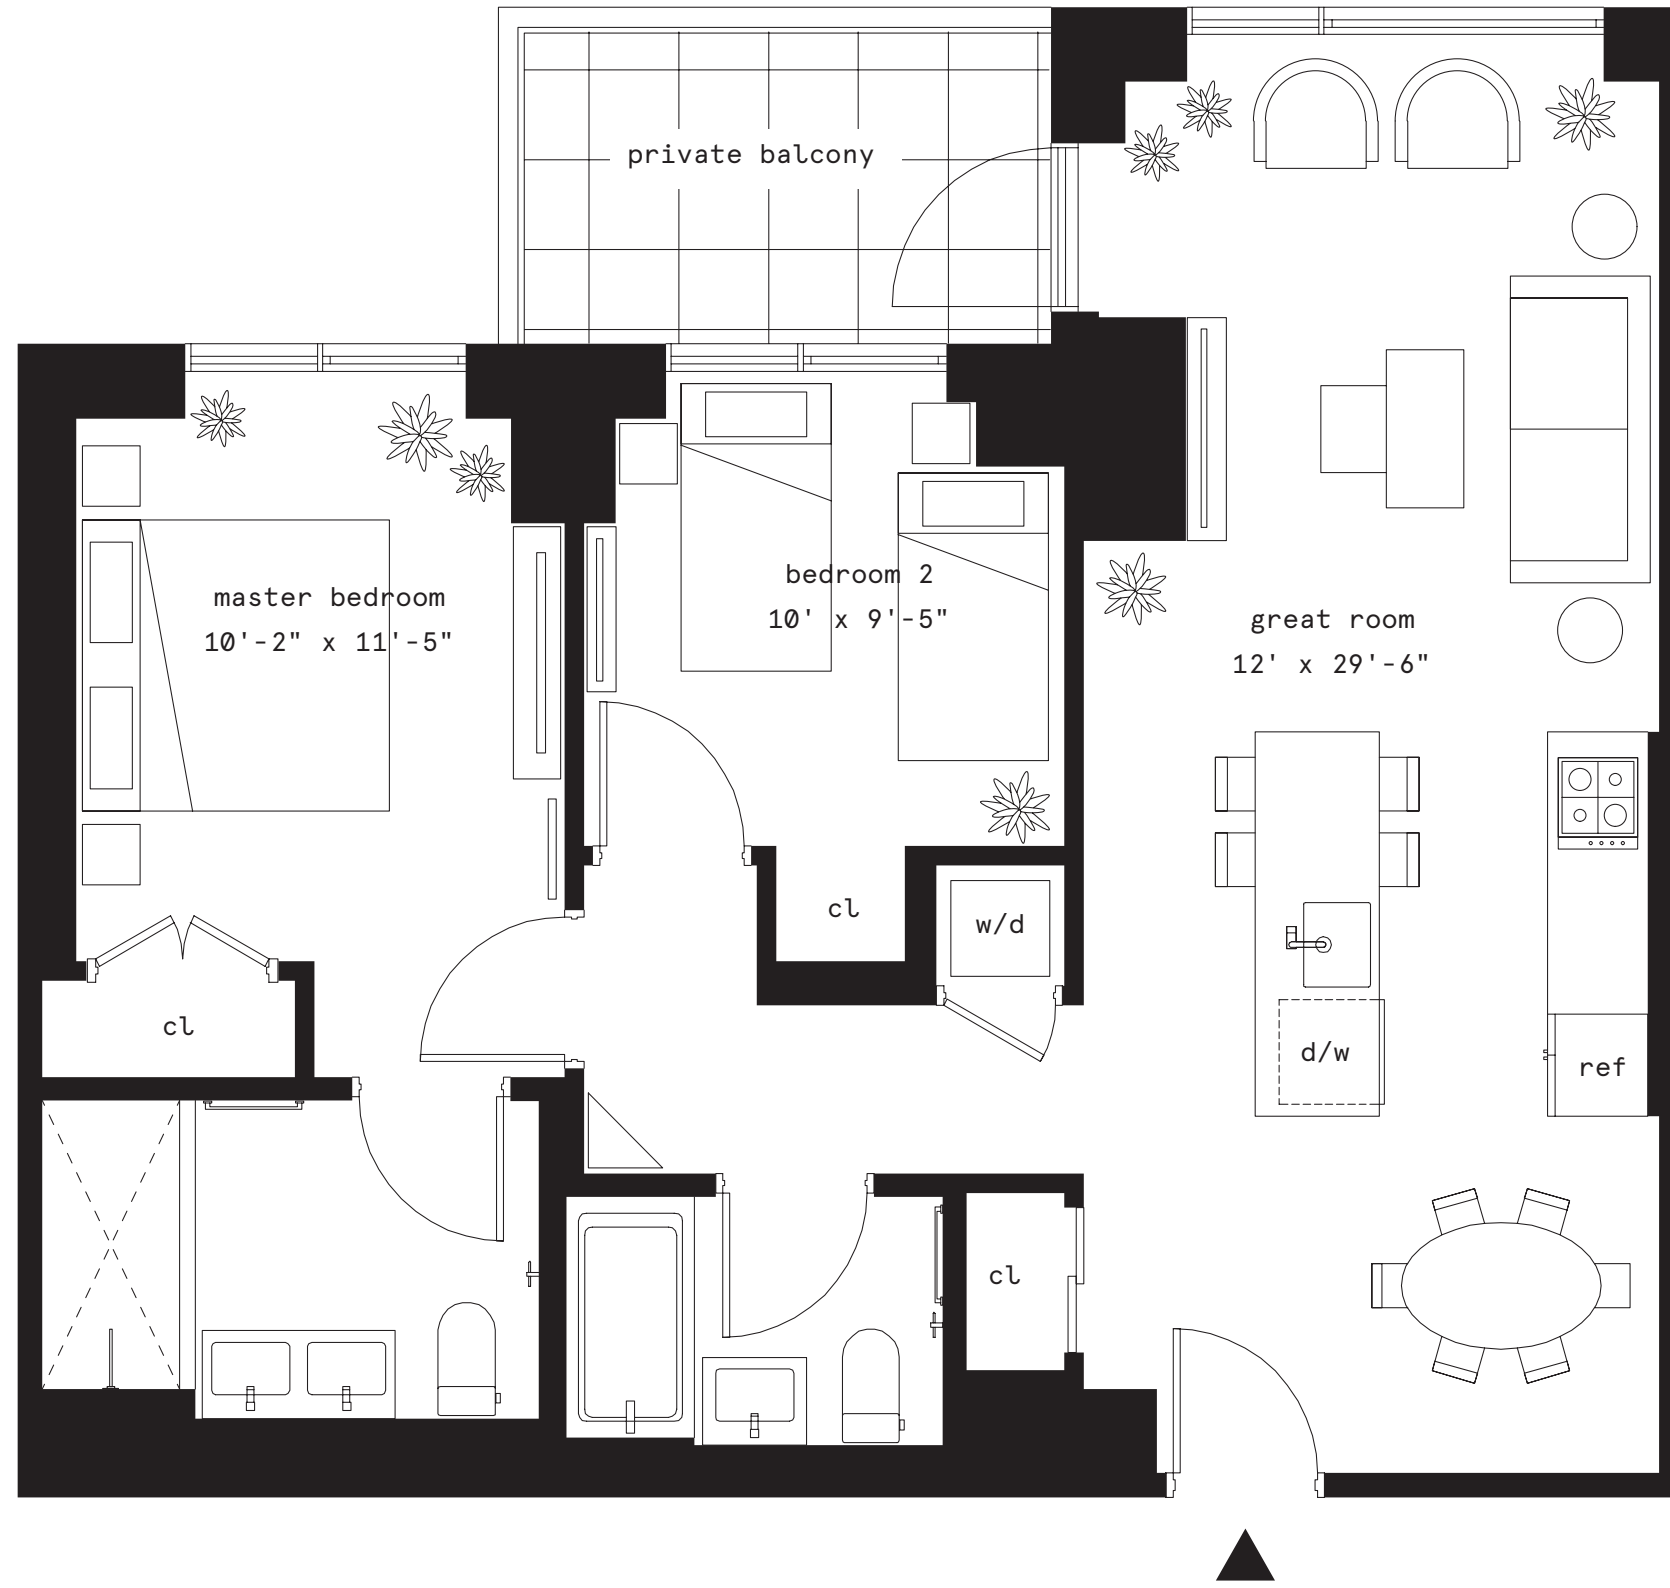

Residence 5Q-6Q-7Q-8Q-9Q

9 8 F R O N T
D U M B O

2 bedrooms
2 bathrooms

Interior 918 sf / 85.29 m²

Exterior 81 sf / 7.53 m²

N