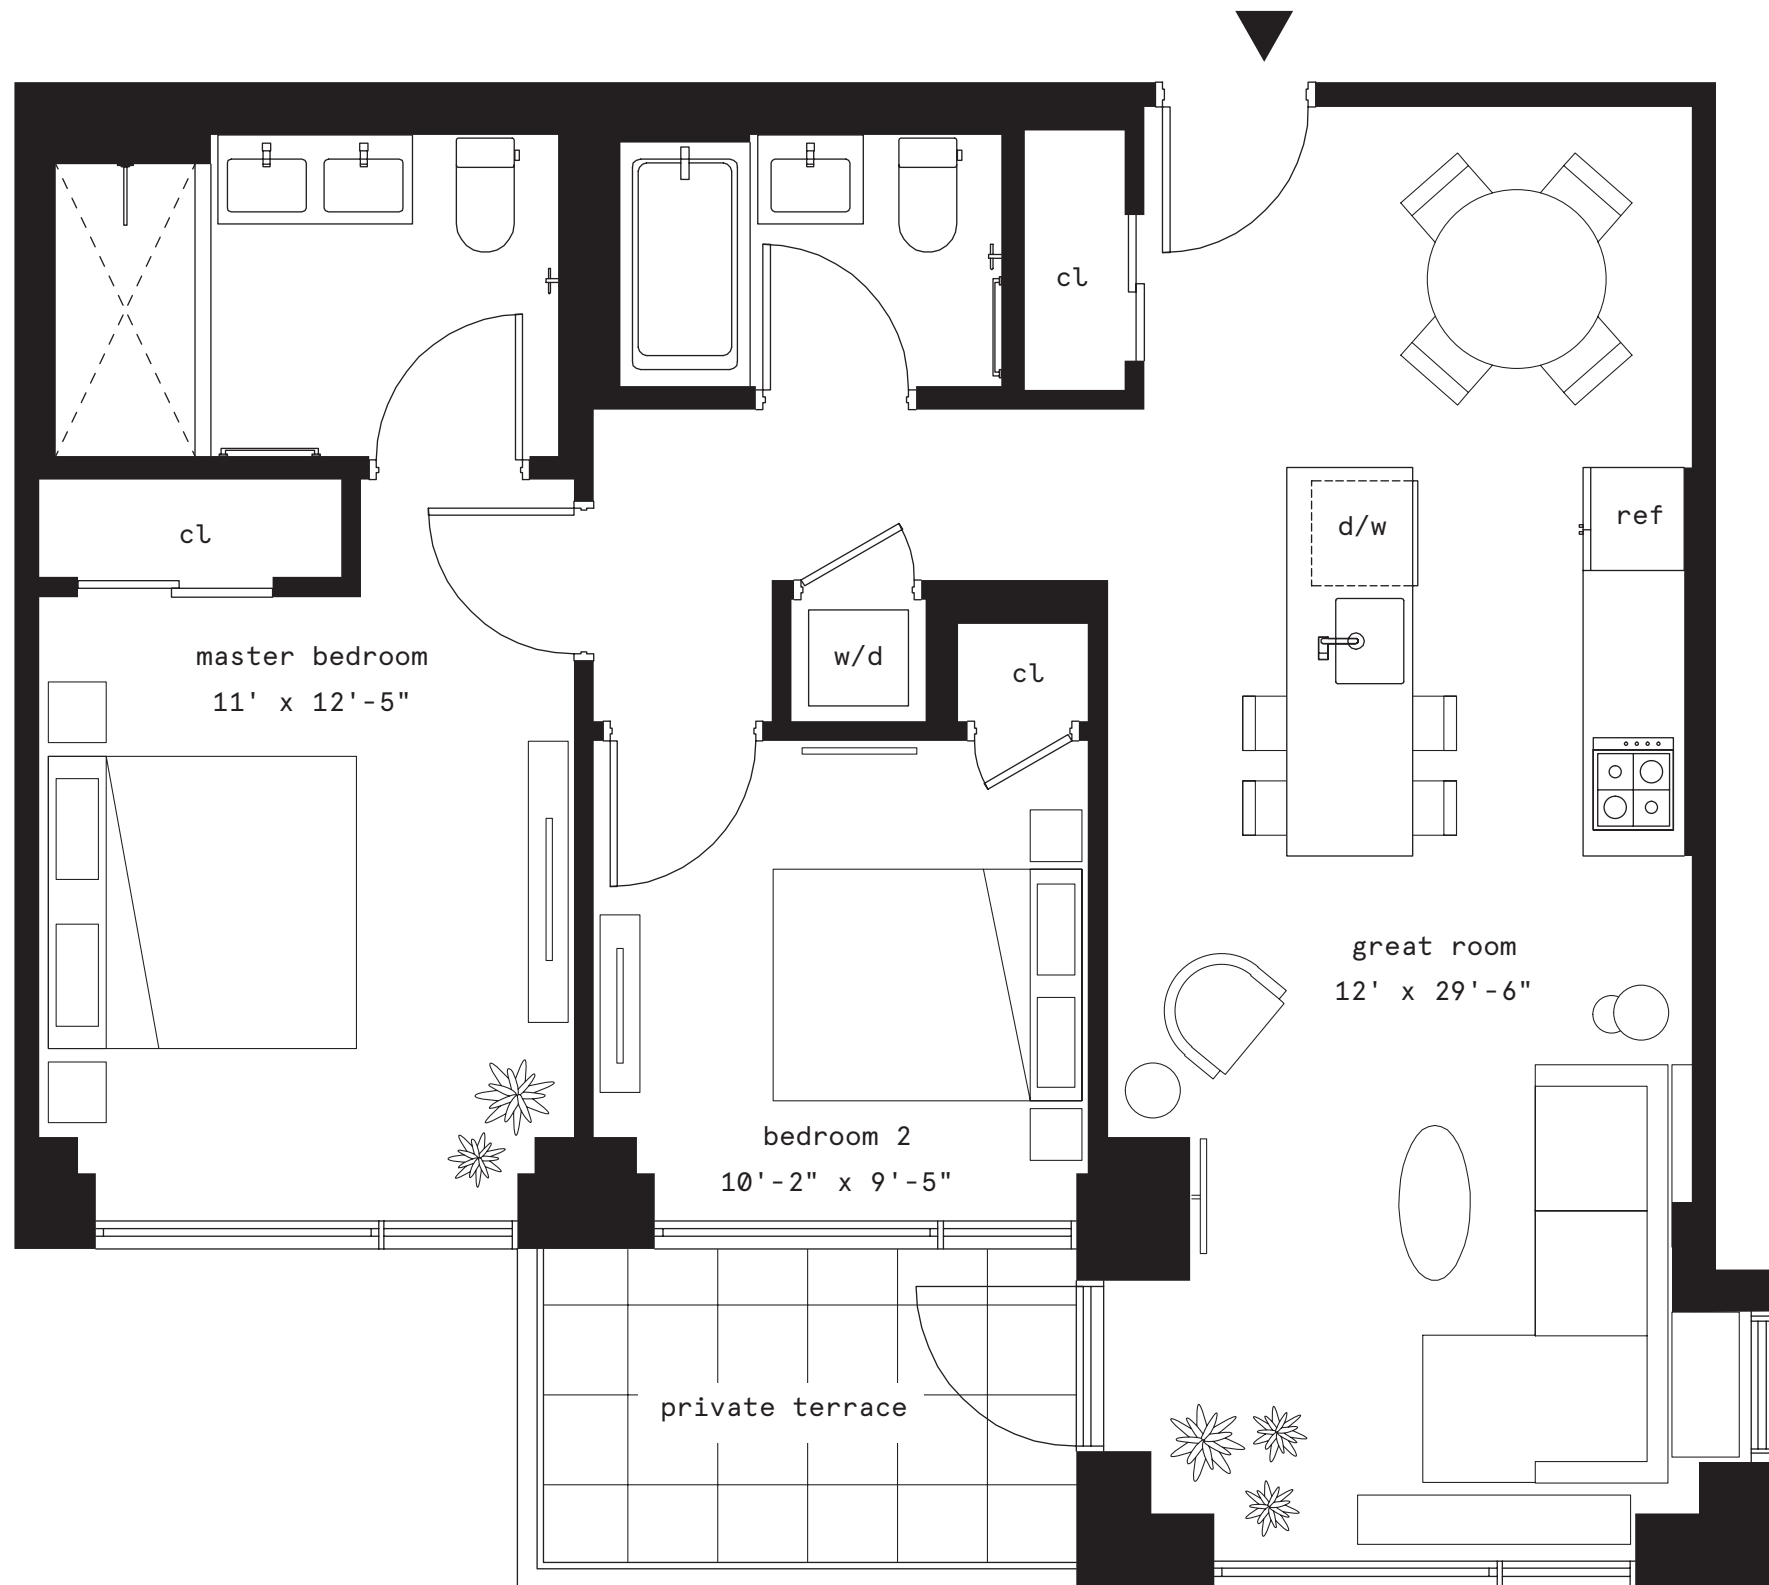

Residence 6F

9 8 F R O N T
D U M B O

2 bedrooms
2 bathrooms

Interior 926 sf / 86.03 m²

Exterior 81 sf / 7.53 m²

N