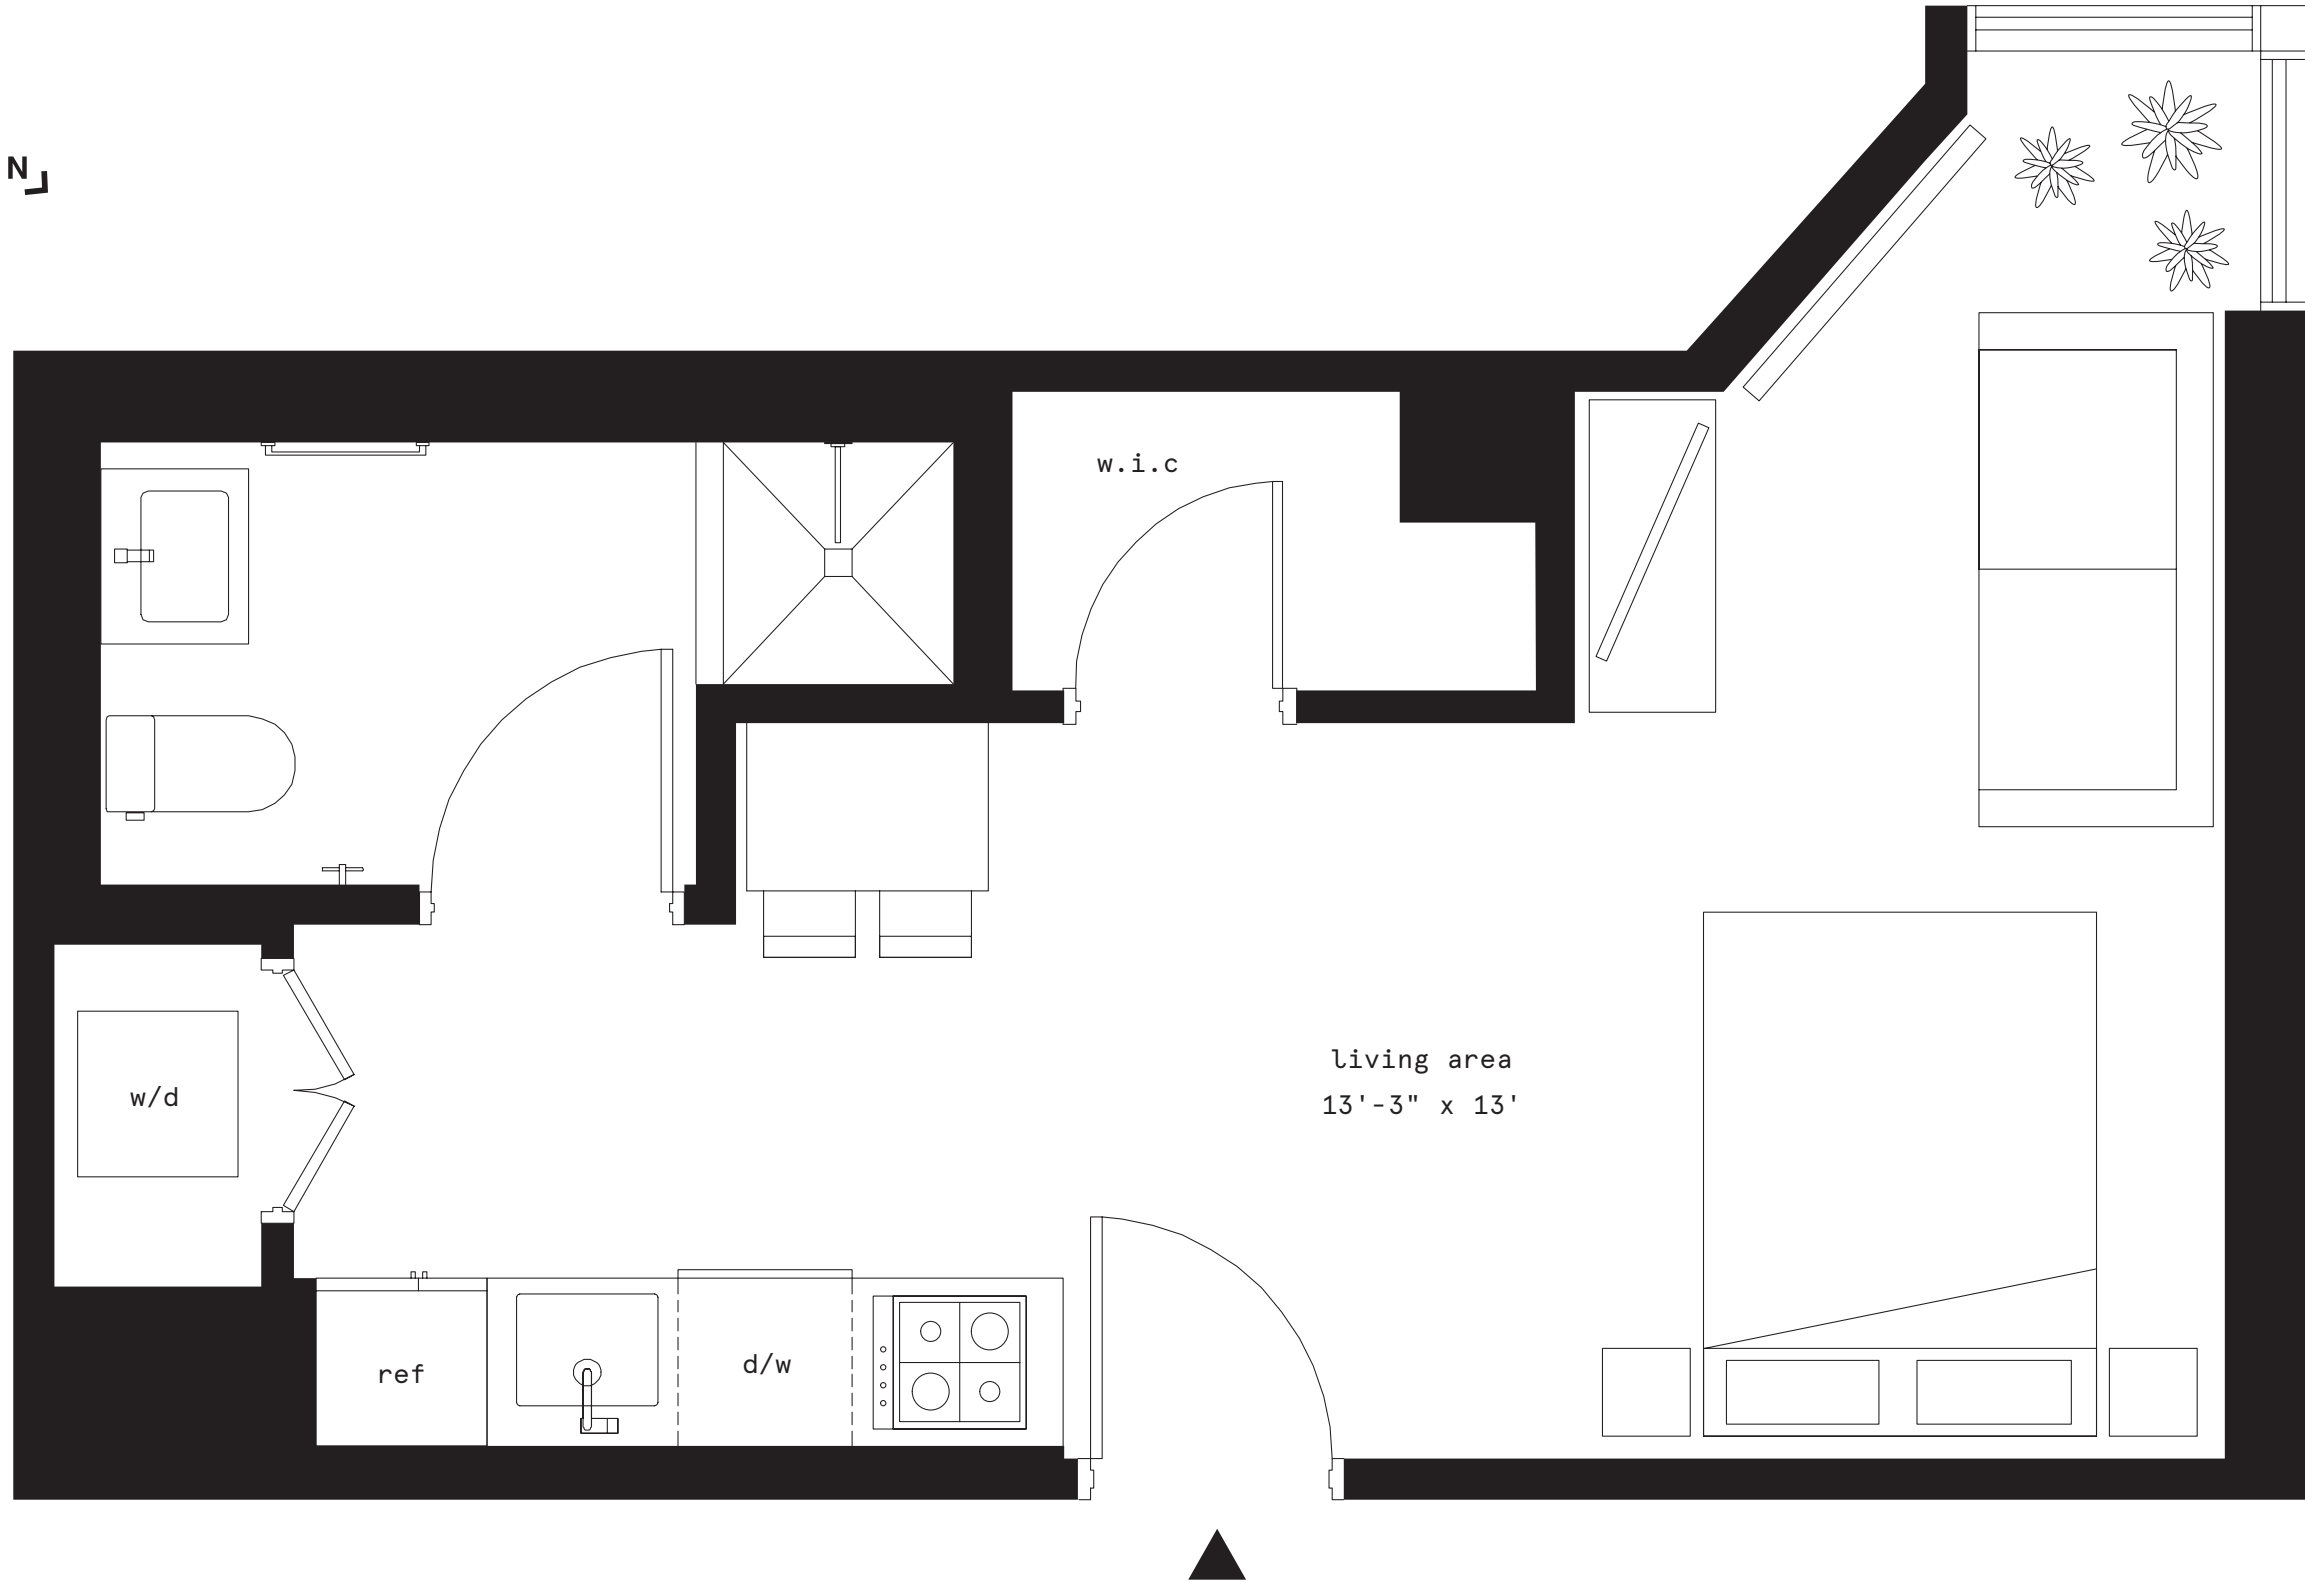

Residence 4N

9 8 F R O N T
D U M B O

studio
1 bathroom

Interior 420 sf / 39.02 m²

N

N